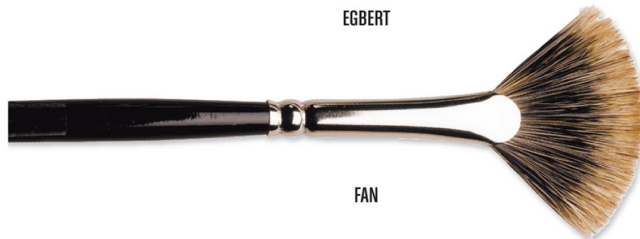

## Artist Brush Classification by Tip Style

Use this convenient visual guide to learn the basic differences between [artist paint brushes](#) based on the shape of their heads.

ROUND

FLAT

BRIGHT

FILBERT

EGBERT

FAN

ANGLE

MOP

RIGGER