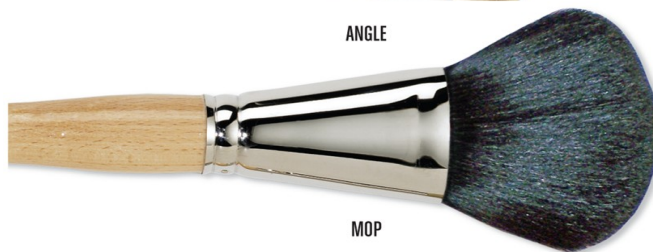

## Artist Brush Classification by Tip Style

Use this convenient visual guide to learn the basic differences between [artist paint brushes](#) based on the shape of their heads.

ROUND

FLAT

BRIGHT

FILBERT

EGBERT

FAN

ANGLE

MOP

RIGGER